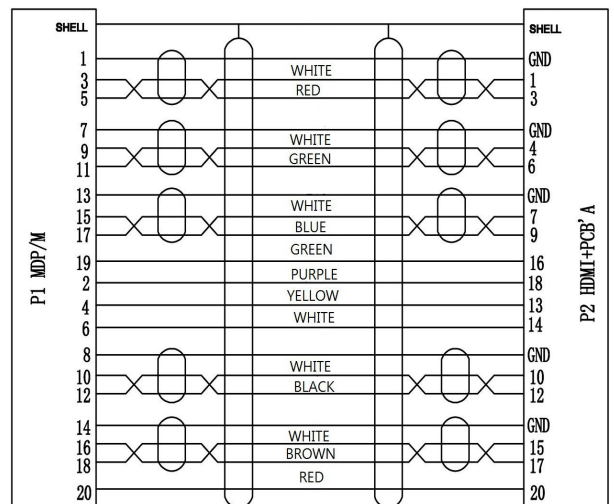

Wiring Diagram

Order Codes

Product Code	Item
910-0007-04-0	Mini DP To HDMI 2.0 Adapter

Tel: +86-592-5771197 | Fax: +86-592-5788216 | E-mail: sales@rgblink.com
Headquarter: S601 Weiye Building, Torch Hi-Tech Development Zone, Xiamen, Fujian, P.R.C.

Specifications are correct at time of printing and subject to change or alteration without notice.

RGBlink®

www.rgblink.com