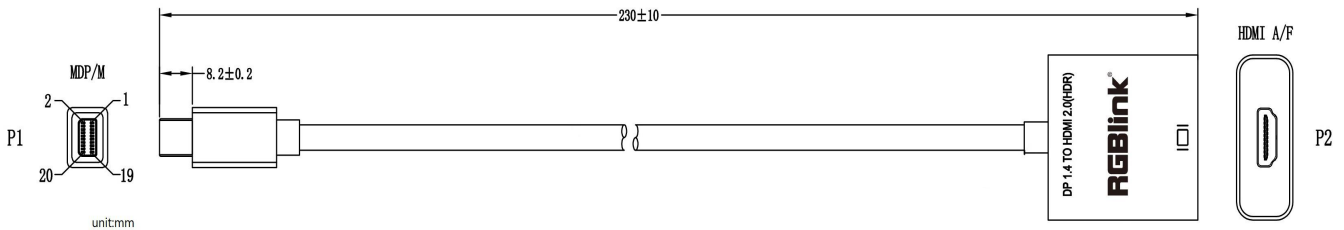

Dimensions