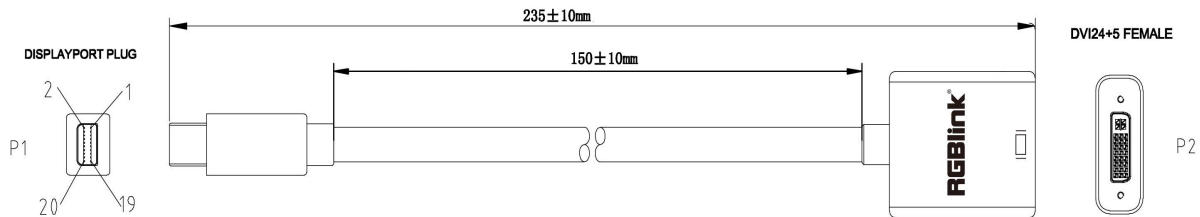

Mini DP To DVI Adapter

Key Features

- Thunderbolt 2 Port Compatible
- Transmits video resolution up to 3840x2160@30
- Gold-plated connectors resist corrosion

Specification

Connectors	Input	Mini DisplayPort Plug
	Output	DVI 24+5 Female
Performance	Input Resolution	SMPTE 720p@60 1080p@60 2160p@60 VESA 1280x720@60 1360x768@60 1366x768@60 1600x900@60 1920x1080@60 2540x1440@60 3480x2048@60 3840x2160@60
	Output Resolution	SMPTE 720p@60 1080p@60 2160p@30 VESA 1280x720@60 1360x768@60 1366x768@60 1600x900@60 1920x1080@60 2540x1440@60 3480x2048@30 3840x2160@30
	Supported Standard	DisplayPort 1.2 DVI Dual Link
Physical	Weight	0.03kg
	Dimension	235±10mm

Dimensions

Wiring Diagram

Order Codes

Product Code	Item
910-0007-03-0	Mini DP To DVI Adapter