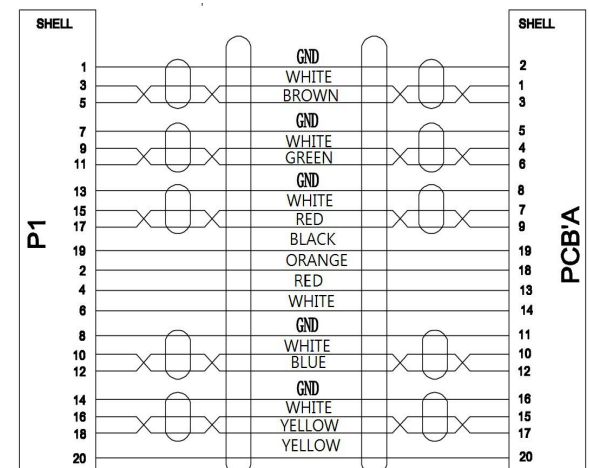

Mini DP To DVI Adapter

Key Features

- Thunderbolt 2 Port Compatible
- Transmits video resolution up to 3840x2160@30
- Gold-plated connectors resist corrosion

Specification

Connectors	Input	Mini DisplayPort Plug
	Output	DVI 24+5 Female
Performance	Input Resolution	SMPTE 720p@60 1080p@60 2160p@60 VESA 1280x720@60 1360x768@60 1366x768@60 1600x900@60 1920x1080@60 2540x1440@60 3480x2048@60 3840x2160@60
	Output Resolution	SMPTE 720p@60 1080p@60 2160p@30 VESA 1280x720@60 1360x768@60 1366x768@60 1600x900@60 1920x1080@60 2540x1440@60 3480x2048@30 3840x2160@30
	Supported Standard	DisplayPort 1.2 DVI Dual Link
Physical	Weight	0.03kg
	Dimension	235±10mm

Dimensions

Wiring Diagram

Order Codes

Product Code	Item
910-0007-03-0	Mini DP To DVI Adapter