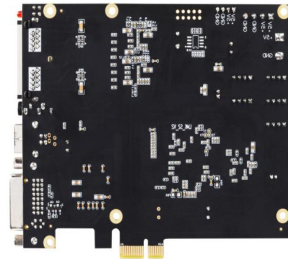

Front View

Rear View

Key Features

- Load capacity up to 1.31m pixels
- Each LAN port supports width up to 3840,height up to 1920
- Support custom resolutions
- Prestore multi sets of receiver parameters
- Connect image of different screen via one click
- Support color space switch and improve image consistency
- Data calibration,dual backup and restoration
- File readback and backup
- Dual ethernet hot backup
- Ethernet error code detection
- Support for splicing freely

Specification

Connectors	Input	1×USB-B 1×DVI 1×Audio In
	Output	2×RJ45
Performance	Load Capacity	60Hz,1.31m pixels 30Hz,2.6m pixels 3D-120Hz,0.65m pixels
	Supported Resolutions	1280×1024@60 1024×1200@60 1920×712@60 2048×668@60 3840×340@60
Power	Input Voltage	DC 3.6~12V/0.6A
	Max Power	3.0W
Environment	Temperature	-20℃~70℃
	Humidity	0%~65%
Physical	Weight	0.017kg
	Dimension	126.1mm×104.2mm×17.2mm

Order Codes

Product Code	Item
880-0031-01-0	SubitoNX 300

Dimension