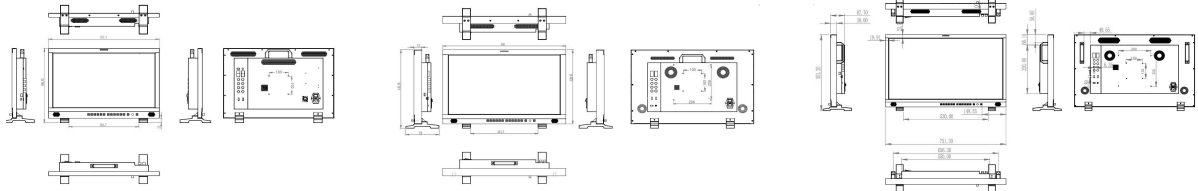

Key Features

- 12G-SDI 4K/8K HDMI signal
- 4K IPS LCD panel
- Wide color gamut
- Professional on set monitoring tools
- Accurate 3D LUT color calibration
- Multiple screen modes
- SDR and HDR image comparison function
- 12G-SFP fiber port
- USB-C (Thunderbolt) input port
- Aluminum alloy frame
- Payload ID automatically read
- 3D LUT, recreate film looks
- Three color Tally lights
- VESA mounting points

Dimensions

aura UHD 24

aura UHD 27

aura UHD 32

Specification

aura UHD Series 4K/8K HDR Monitor

Model	aura UHD 24		aura UHD 27	aura UHD 32
Physical	Net Weight	8.6kg	11.4kg	15.3kg
	Packaged Weight	12kg	15.3kg	20.6kg
	Net Dimension	571.7mm × 160mm × 414.85mm	661mm × 420mm × 179mm	751mm × 502mm × 179mm
	Packaged Dimension	800mm × 250mm × 555mm	890mm × 270mm × 595mm	980mm × 270mm × 675mm
Connectors	Input	12G-SDI	4xBNC	
		HDMI 2.0 (*HDCP not supported)	2xHDMI-A	
		SFP	12G Fiber	
		Type-C/Thunderbolt3	1xUSB-C	
Output	12G-SDI	4xBNC		
	Panel	aura UHD 24	aura UHD 27	aura UHD 32
	Size	23.8 inch	27 inch	32 inch
	Brightness	540 cd/m2	800 cd/m2	700 cd/m2
Type	LCD IPS Panel			
Resolution	3840 x 2160			
Pixel Pitch	0.1369 (H) × 0.1369 (V) mm			
Aspect Ratio	16:9			
Backlight	LED			
Contrast Ratio	1200:1			
Color Depth	10bits(1.07B)			
Image Processing	12bits			
Response	9ms			
Viewing Angle	178°/178°			
Video Signal Format	SDI Signal Format	SMPTE-425M-A/B:1080p@50/59.94/60; SMPTE-274M:1080p@23.98/24/25/29.97/30; SMPTE-296M:720p@50/59.94/60; SMPTE ST 2036-1:2009:3840x2160p@23.98/24/25/29.97/30/50/59.94/60; SMPTE ST 2048-2:2011:2048x1080@23.98/24/25/29.97/30p/psf, 47.95/48/50/59.94/60p; SMPTE ST 2081:3840x2160p@24/25/30; SMPTE ST 2082:3840x2160p@24/25/30/50/60;		
	HDMI Signal Format	720p@50/59.94/60;1080i@50/59.94/60; 1080p@23.98/24/25/29.97/30/50/59.94/60; 3840x2160p@23.98/24/25/29.97/30/50/59.94/60; 4096x2160p@23.98/24/25/29.97/30/50/59.94/60;		
Audio	Audio de-embedding	Support		
	Audio Meter	16 channels (Up to 8 channels can be displayed simultaneously.)		
	Built-in speaker	1x8 ohm/0.5W		
Headphone	Headphone	Stereo mini jack×1		
	General	Control/Update	1×RJ45	
GPI		GPI1-5, 1×RJ-45		
Serial port		RS-422, 2×RJ-45 (1 in | 1 out)		
Power	Input Voltage	AC100~240V 50/60Hz		
	Power Consumption (Max)	aura UHD 24	aura UHD 27	aura UHD 32
		90W	98W	132W
Environment	Operating Temperature	-10°C ~ 55°C (14°F to 155°F)		
	Operating Humidity	30% ~ 85%, RH		
	Storage Humidity	-20-60°C		

Order Codes

Product Code	Item
400-2380-02-0	aura UHD 24
400-2700-02-0	aura UHD 27
400-3200-02-0	aura UHD 32

Contact us

Tel: +86-592-5771197

Fax: +86-592-5788216

E-mail: sales@rgbink.com

Headquarter: Room 601A, No. 37-3 Banshang community, Building 3, Xinke Plaza, Torch Hi-Tech Industrial Development Zone, Xiamen, China

RGBlink
www.rgbink.com