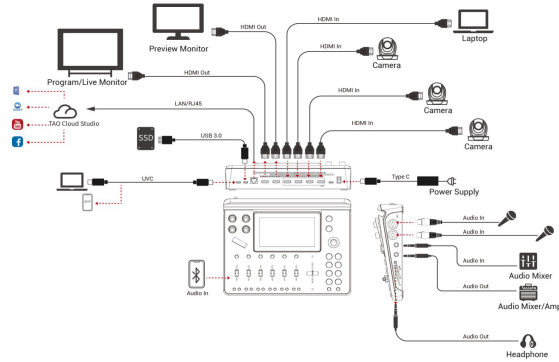

Key Features

- Professional aviation connector to ensure high-quality performance
- Flexible standard connectors to meet personalized application
- Built-in 13.3" HD IPS monitor
- High strength PP flightcase features long-lasting durability
- hydraulic rod support to enhance the stability
- Powerful air-cooling system designed for outdoor use
- 4K multi-channel streaming video mixer
- Built-in 5.5 inch touch screen for menu operation
- Quad HDMI 2.0 inputs, resolutions up to 4K@60
- Dual HDMI 1.3 outputs for monitoring of multi-window PVW and PGM
- Dual MIC in, one Line-in, one Bluetooth in, dual audio out
- Mix for HDMI embedded and external audio
- One-key recording. Recording capacity of hard drive is up to 2T
- Support simultaneous streaming to 2 live streaming platforms via RTMP(S)
- Support multi-layer overlay, layer scaling and cropping
- 15 switching effect modes
- 5-direction joystick for controlling up to 4 PTZ cameras
- Save and store up to 16 scene presets. One-click for preset recall
- Support web control, compatible with mobile devices and computers, compatible with multiple operating systems
- Support Chroma Key
- One-key quick switch between portrait and landscape screen
- XPOSE control

Application

Specification

Connectors	Input	HDMI 4K UVC (webcam)	4×HDMI-A 1×USB-C
	Output	HDMI 2K UVC USB (record) LAN (stream) LAN (subito)	1×HDMI-A 1×USB-C 1×USB-C 1×RJ45 4×RJ45
	Audio In	MIC 1 MIC 2 LINE Bluetooth HDMI	1×CANNON Jack (XLR) 1×CANNON Jack (XLR) 1×6.35mm TRS Jack 1×Bluetooth Module 4×HDMI-A
	Audio Out	AUDIO HDMI UVC LAN USB (record)	1×6.35mm TRS Jack 1×3.5mm mini-Jack 1×HDMI-A 1×USB-C 1×RJ45 1×USB-C
	Control	USB (subito)	1×USB-B
Performance	Input Resolution	HDMI	1280 × 720@50/59.94/60 | 1024 × 768@60 | 1280 × 768@60 | 1280 × 800@60 | 1280 × 1024@60 | 1360 × 768@60 | 1366 × 768@60 | 1440 × 900@60 | 1600 × 1200@60 | 1680 × 1050@60 | 1920 × 1200@60 | 1920 × 1080i@50/59.94/60 | 1920 × 1080p@23.98/24/25/29.97/30/50/59.94/60 | 3840 × 2160p@30/50/60 | 4096x2160@30/50/60
	Output Resolution	HDMI	1280 × 720@50/60 | 1024 × 768@60 | 1280 × 768@60 | 1280 × 1024@60 | 1360 × 768@60 | 1920 × 1080@23.98/24/25/29.97/30/50/59.94/60
	Video	Video Formats	HDMI 2.0 | HDCP 2.2
		Grayscale Processing	10bit
		Video Sampling	4:4:4 YUV
	Audio	Video Latency	<4 frames
		Line In Delay	up to 8 frames
Record/Storage	Audio Format	HDMI USB	Linear PCM, 24 bits/48 kHz, 2 ch Linear PCM, 16 bits/48 kHz, 2 ch
	Record Formats	MP4	
Supported Standards	Disk Formats	FAT32(≤32 GB) | exFAT(64GB~2T)	
	HDMI	2.0	
	USB	3.0	
13.3" Display	H.265	ITU-T H.265/ ISO/IEC 23008-2	
	Screen Size	13.3"	
	Panel Type	IPS	
	Display Color	16.7M, 72%NTSC/16.7M, 100% sRGB	
	Resolution	1920×1080 pixels	
	Aspect Ratio	1000:1	
	Gamut	72%	
	Brightness	350 cd/m²	
Refresh Rate	60Hz		
View Angle	85°/85°(L/R) 85°/85°(U/D)		
Subito	RJ45(each port)		
	Capacity	655,360 pixels	
	Horizontal Range	3840 pixels	
	Vertical Range	2048 pixels	
Power	Input Voltage	PD 12V/5A	
	Maximum Power	60W	
Physical	Outer Size	460mm × 360 mm × 200mm	
	Material	PP	
	Color	Black	
	Packaged Weight	9.23 kg	
	Packaged Dimension	470mm × 370mm × 210mm	

Order Codes

Order Codes	Item
230-0004-04-0	mini-mx-subito (1 × mini-mx + 1 × Flightcase + + 1 × 13.3" Display + 1 × subito Sending Card)

Contact us

Tel: +86-592-5771197
Fax: +86-592-5788216
E-mail: sales@rghlink.com
Headquarter: Room 601A, No. 37-3 Banshang community, Building 3,
Xinke Plaza, Torch Hi-Tech Industrial Development Zone, Xiamen, China